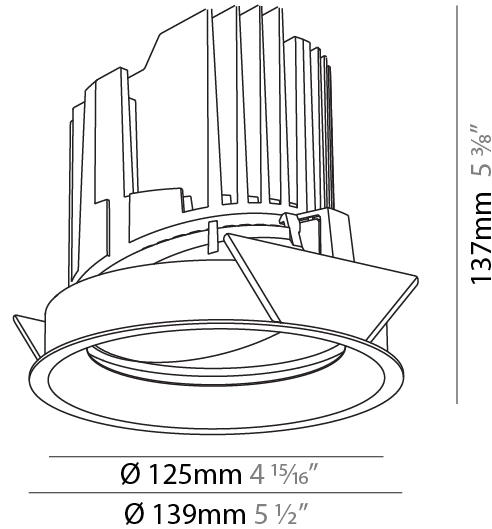

PHYSICAL

Shape: Round
Diameter (mm): 139
Diameter (in): 5 1/2
Height (mm): 137
Height (in): 5 3/8
Ceiling Thickness (mm): 10 / 12.5 / 15
Ceiling Thickness (in): 3/8 or 1/2 or 9/16
Min. Recessing Depth (mm): 150
Min. Recessing Depth (in): 5 7/8
Light Distribution: Adjustable / Downlight
Weight (kg): 0.805
Weight (lbs): 1.77
Fixture Finish: SSR / BKV / CWI / CRY / HAB / LAG / UFT / ITA / RUA / RUR / MIC / FTG / MYG / TWT / LOD / PUS / FRO / FUP / KIA / POP / BLS / SPG / MEY / GOH / GUM / CHC / COM / ABZ / JAG / OBR / MOS / ROR
Fixture Material: Aluminum Die Cast
Cut-out Measurements: 130mm / 5 1/8"

ELECTRICAL

Lamp Type: LED (Zhaga Standard)
Input Wattage (W): 13.2 / 16.5
Total Output Wattage (W): 12 / 14
Dimming: Tri-Mode (Non-Dimming and Phase Dimming (120Vac only) and 0-10V Dimming)
Driver Included: No
Driver Location: Recessed Housing
Driver Type: Constant Current - Universal
Driver Class: Class 2
Housing: See components
Input Voltage (V): 120 - 277
Constant Current (MA): 350

LED

Number of LEDs: 1
Color Temperature (°K): 2700 / 3000 / 3500 / 4000
Max. Delivered Lumen (lm): 870 / 970 / 1039 / 1060
Nominal Lumen (lm): 960 / 1070 / 1156 / 1180
CRI: >90 CRI
Efficiency (%): 0.905
Lamp Life (hrs): 50000

OPTICAL

Reflector°: 10
Optic°: Lens Pack - No Lens
Adjustability: Rotational 355°; Tilt 30°

RATINGS AND CERTIFICATIONS

Certified By: CSA Certified to UL and CSA Standards
IP rating: IP20