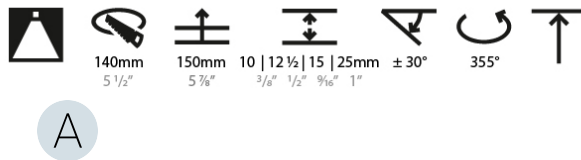

GENERAL

Series: Bioniq
 Subseries: Bioniq Round Adjustable
 Brand: Prolicht
 Division: Architectural
 Mounting Type: Trimless
 Mounting Location: Ceiling
 Subcategory: Downlight

PHYSICAL

Shape: Round
 Diameter (mm): 136
 Diameter (in): 5 3/8
 Height (mm): 136
 Height (in): 5 3/8
 Ceiling Thickness (mm): 10 / 12.5 / 15 / 25
 Ceiling Thickness (in): 3/8 or 1/2 or 9/16 or 1
 Min. Recessing Depth (mm): 150
 Min. Recessing Depth (in): 5 7/8
 Light Distribution: Adjustable / Downlight
 Weight (kg): 1.02
 Weight (lbs): 2.24
 Fixture Finish: SSR / BKV / CWI / CRY / HAB / LAG / UFT / ITA / RUA / RUR / MIC / FTG / MYG / TWT / LOD / PUS / FRO / FUP / KIA / POP / BLS / SPG / MEY / GOH / GUM / CHC / COM / ABZ / JAG / OBR / MOS / ROR
 Fixture Material: Aluminum Die Cast
 Cut-out Measurements: \varnothing 140mm / 5 1/2"
 Upon Request: Unique Ceiling Thickness

LED

Number of LEDs: 1
 Color Temperature (°K): 2700 / 3000 / 3500 / 4000
 Max. Delivered Lumen (lm): 870 / 970 / 1038 / 1060
 Nominal Lumen (lm): 960 / 1070 / 1156 / 1180
 CRI: >90 CRI
 Efficiency (%): 90.5
 Lamp Life (hrs): 50000
 Upon Request: RGB-W Tunable White Special Color Temperature Special LED

OPTICAL

Reflector: 10
 Beam Angle: Narrow
 Adjustability: Rotational 355°; Tilt 30°
 Upon Request: Special Beam Angles

RATINGS AND CERTIFICATIONS

382, F 416-247-9319, www.zaneen.com
 Certified by Intertek for North American Standards
 Made in China
 © 2024 Zaneen Lighting Inc. All rights reserved. The end of the existing Model #. For assistance on 'custom' specifications, contact zteam@zaneen.com.
 In a constant effort to supply the best product, we reserve the right to change specifications or materials without notice. The most recent specification sheets are found at zaneen.com
 IP rating: IP20