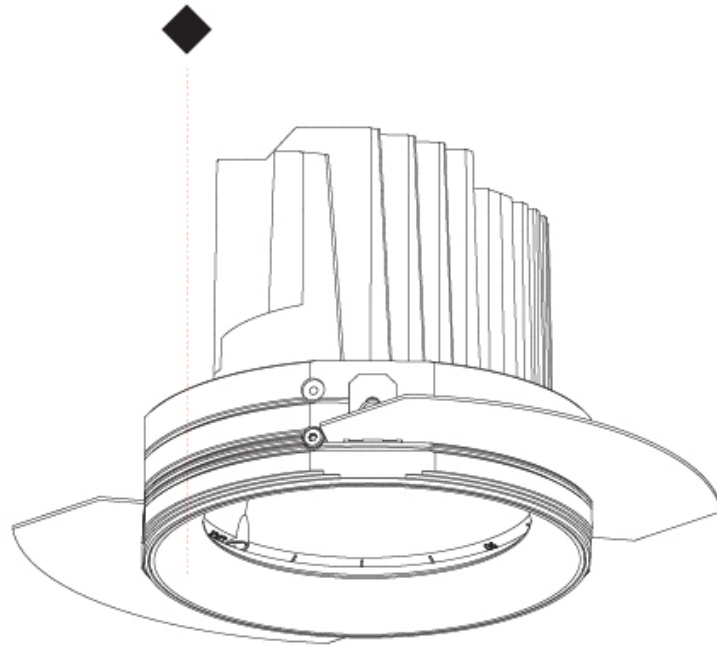

BIONIQ ROUND ADJUSTABLE TRIMLESS

A35188-

PROJECT

TYPE

SPECIFIER

QUANTITY

DATE