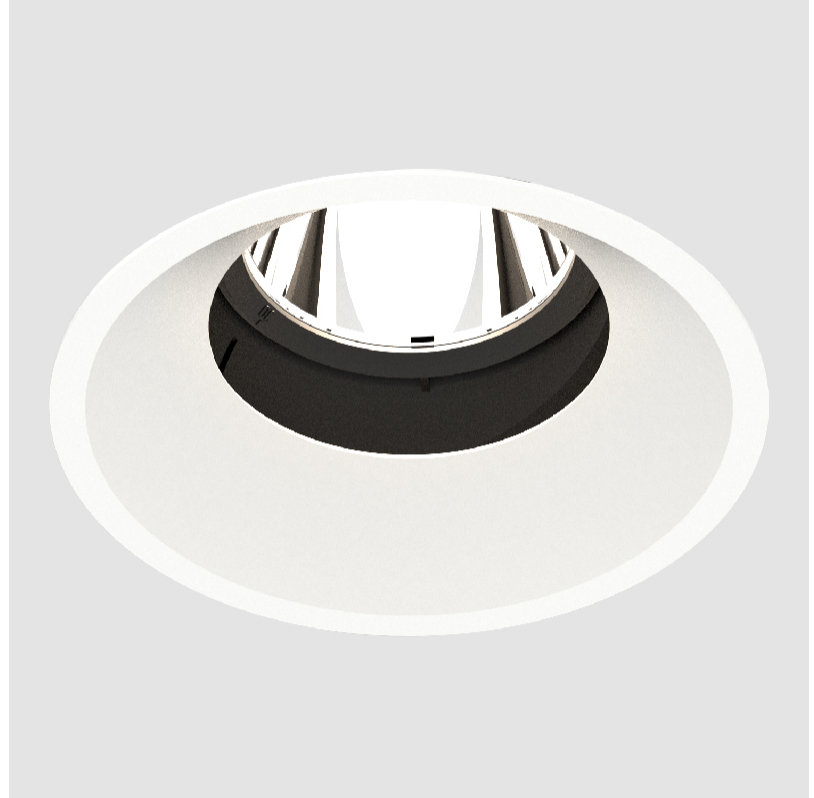

BIONIQ ROUND ADJUSTABLE TRIMLESS

A35188-

base number LED Dimming Color Temperature Finishes (Diamond) Ceiling Thickness

- To build a product code in our configurator select the specify button on the base model # product page
- To build a manual product code on this datasheet choose from the options listed below in blue font and add the suffix to the base model #

GENERAL

Series: Bioniq
 Subseries: Bioniq Round Semi Adjustable
 Brand: Prolicht
 Division: Architectural
 Mounting Type: Recessed
 Mounting Location: Ceiling
 Subcategory: Downlight

PHYSICAL

Shape: Round
 Diameter (mm): 139
 Diameter (in): 5 1/2
 Height (mm): 137
 Height (in): 5 3/8
 Ceiling Thickness (mm): 10 / 12.5 / 15
 Ceiling Thickness (in): 3/8 or 1/2 or 9/16
 Min. Recessing Depth (mm): 150
 Min. Recessing Depth (in): 5 7/8
 Light Distribution: Adjustable / Downlight
 Weight (kg): 0.814
 Weight (lbs): 1.79
 Fixture Finish: SSR / BKV / CWI / CRY / HAB / LAG / UFT / ITA / RUA / RUR / MIC / FTG / MYG / TWT / LOD / PUS / FRO / FUP / KIA / POP / BLS / SPG / MEY / GOH / GUM / CHC / COM / ABZ / JAG / OBR / MOS / ROR
 Fixture Material: Aluminum Die Cast
 Cut-out Measurements: 130mm / 5 1/8"