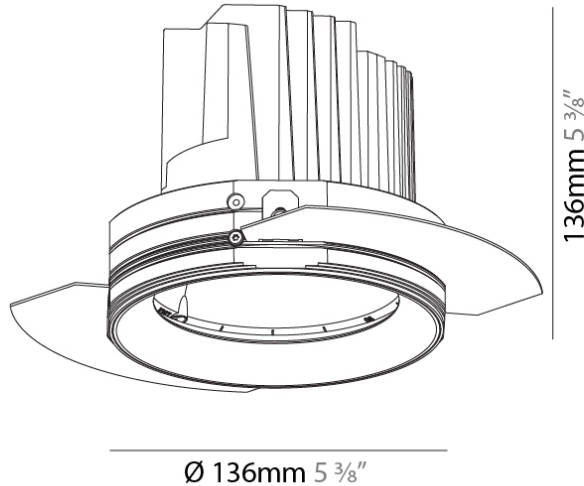

GENERAL

Series: Bioniq
 Subseries: Bioniq Round Adjustable
 Brand: Prolicht
 Division: Architectural
 Mounting Type: Trimless
 Mounting Location: Ceiling
 Subcategory: Downlight

PHYSICAL

Shape: Round
 Diameter (mm): 136
 Diameter (in): 5 3/8
 Height (mm): 136
 Height (in): 5 3/8
 Ceiling Thickness (mm): 10 / 12.5 / 15 / 25
 Ceiling Thickness (in): 3/8 or 1/2 or 9/16 or 1
 Min. Recessing Depth (mm): 150
 Min. Recessing Depth (in): 5 7/8
 Light Distribution: Adjustable / Downlight
 Weight (kg): 1.02
 Weight (lbs): 2.24
 Fixture Finish: SSR / BKV / CWI / CRY / HAB / LAG / UFT / ITA / RUA / RUR / MIC / FTG / MYG / TWT / LOD / PUS / FRO / FUP / KIA / POP / BLS / SPG / MEY / GOH / GUM / CHC / COM / ABZ / JAG / OBR / MOS / ROR
 Fixture Material: Aluminum Die Cast
 Cut-out Measurements: \varnothing 140mm / 5 1/2"
 Upon Request: Unique Ceiling Thickness

OPTICAL

Reflector: 10
 Beam Angle: Narrow
 Adjustability: Rotational 355°; Tilt 30°
 Upon Request: Special Beam Angles

RATINGS AND CERTIFICATIONS

382, F 416-247-9319, www.zaneen.com
 Certified by Intertek for North American Standards
 Made in China
 © 2024 Zaneen Lighting Inc. All rights reserved. The end of the existing Model #. For assistance on 'custom' specifications, contact zteam@zaneen.com.
 In a constant effort to supply the best product, we reserve the right to change specifications or materials without notice. The most recent specification sheets are found at zaneen.com
 IP rating: IP20